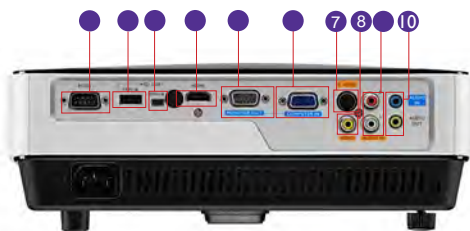

## Features

- Native XGA (1280x800) Resolution
- 3,000 ANSI Lumens; 13,000:1 Contrast Ratio
- Wireless Display / USB Reader & Display
- Up to 10,000 Hours Long Lamp Life
- SmartEco™ Power Saving Technology
- 3D PC & Blu-Ray Ready
- 10W Speaker

## Input and Output Terminals

- |                             |                             |
|-----------------------------|-----------------------------|
| 1 RS232 (DB-9pin)           | 6 Computer in (D-sub 15pin) |
| 2 USB (Type A)              | 7 S-Video (Mini DIN 4-pin)  |
| 3 USB (Type Mini-B)         | 8 Composite Video in        |
| 4 HDMI                      | 9 Audio in /L/R (RCA)       |
| 5 Monitor Out (D-sub 15pin) | 10 Audio In/Out (Mini Jack) |