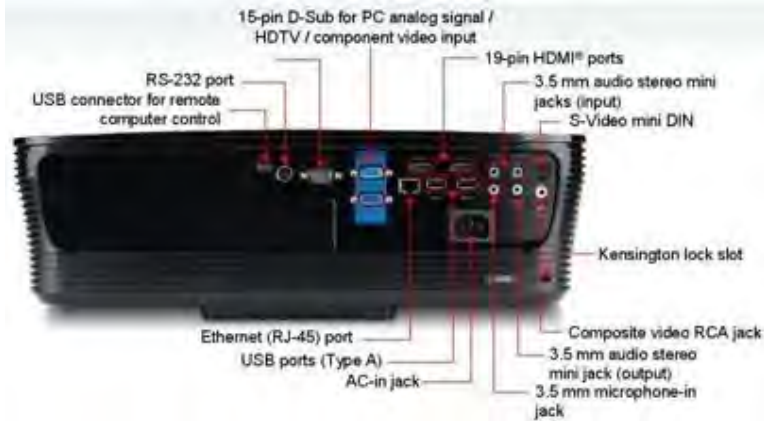

# Acer U5200 DLP Projector

- Advanced digital connectivity to full HD devices
- Networked management tools for remote monitoring, control and reporting systems.
- At just 13cm (from rear side of projector to the wall), up to 77" image is displayed resulting in virtually no shadows when user is writing on the interactive board.
- DLP 3D ready

|                     |  |
|---------------------|--|
| Projection Lens     | F = 2.65, f = 3.50mm,<br>Manual Focus  |
| Projection Size     | 60" (152cm) ~ 300" (762cm) Diagonal  |
| Projection Distance | 1.0" (2.4cm) ~ 59" (149cm)   |
| Throw Ratio         | 77"@13cm (0.30:1)  |
| Horizontal Scan     | 30k ~ 100k Hz  |
| Vertical Refresh    | 50 ~ 120 Hz  |
| Lamp Type           | Replaceable UHP lamp   |
| Lamp Life           | 3,500 Hours (Standard), 5,000 Hours (ECO)  |
| Keystone Correction | +/-10 Degrees (Vertical ), Manual  |
| Projection Mode     | Front, Rear, Front-Ceiling, Rear-Ceiling   |
| Ceiling Mountable   | Yes  |
| Audio               | <b>20 watts speaker</b> (Two internal speaker with 10 watts output)  |
| Weight              | 15.4 lbs (7.0Kg)   |
| Dimensions          | 422 x 345 x 140 mm (16.6" x 13.6" x 5.5")  |
| Remote Control      | IR remote control with laser pointer & PgUp/PgDn functions   |
| Digital Zoom        | 2X   |
| Wireless Capability | Optional (By separate USB wireless adapter)  |
| Power Supply        | AC input 100~240V auto-switching power supply  |
| Power               | 380 Watts (Operation), <1 Watts (Standby, LAN off)   |
| Noise Level         | 33 dBA (Standard mode), 27 dBA (ECO mode)  |
| Input Interface     | Analog RGB/Component Video (D-sub) x 2 , Composite Video (RCA) x 1 , S-Video (Mini DIN) x 1 , HDMI (Video, HDCP) x 2 , PC Audio (Stereo mini jack) x 2, USB (Type A) x 2, USB (Mini-B) x 1 |
|                     | Mic In (Stereo mini jack) x 1  |